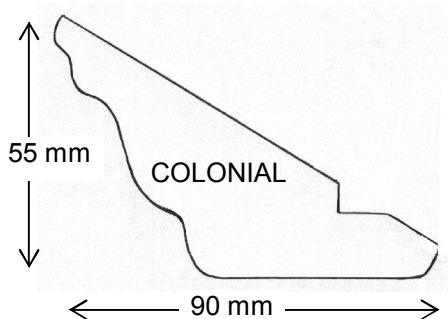

TOP MOULD

COLONIAL